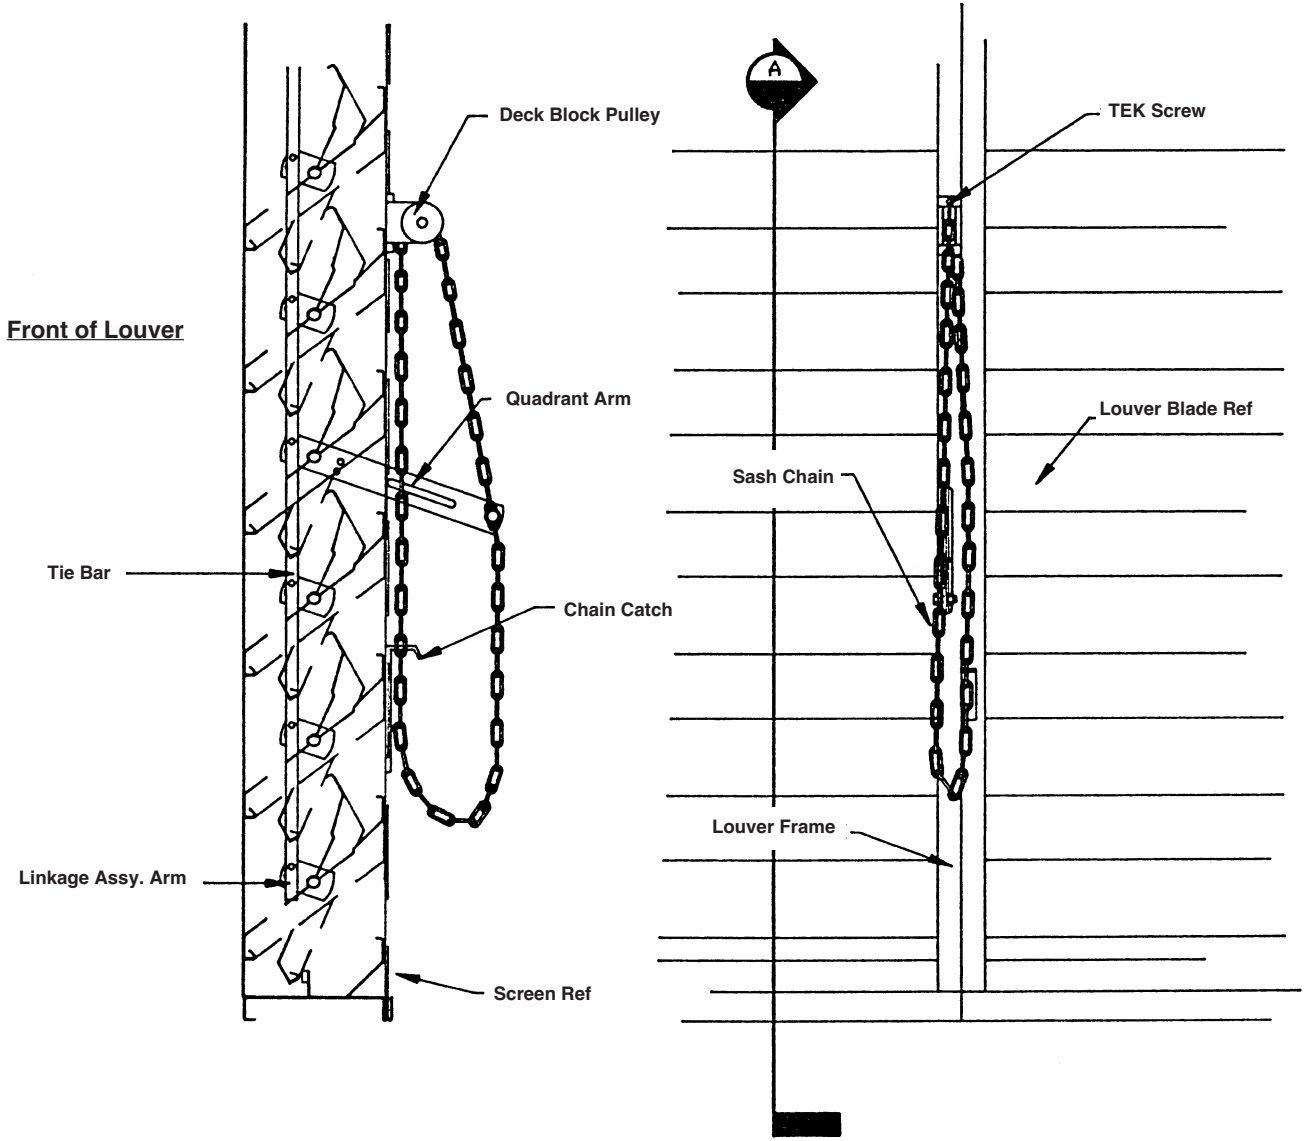

MOVABLE LOUVER DETAILS

SMALL HAND CRANK OPERATOR

A SECTION THRU
N.T.S. SECTION

PARTIAL REAR ELEVATION
N.T.S. ELEVATION

DWG. NO.
60-020689-00A

RELIABLE

**MOVABLE
LOUVER
DETAILS 3**

LOUVER CHAIN OPERATOR

A

SECTION THRU
N.T.S.

SECTION

PARTIAL REAR ELEVATION

N.T.S.

ELEVATION

DWG. NO.
60-020690-00A