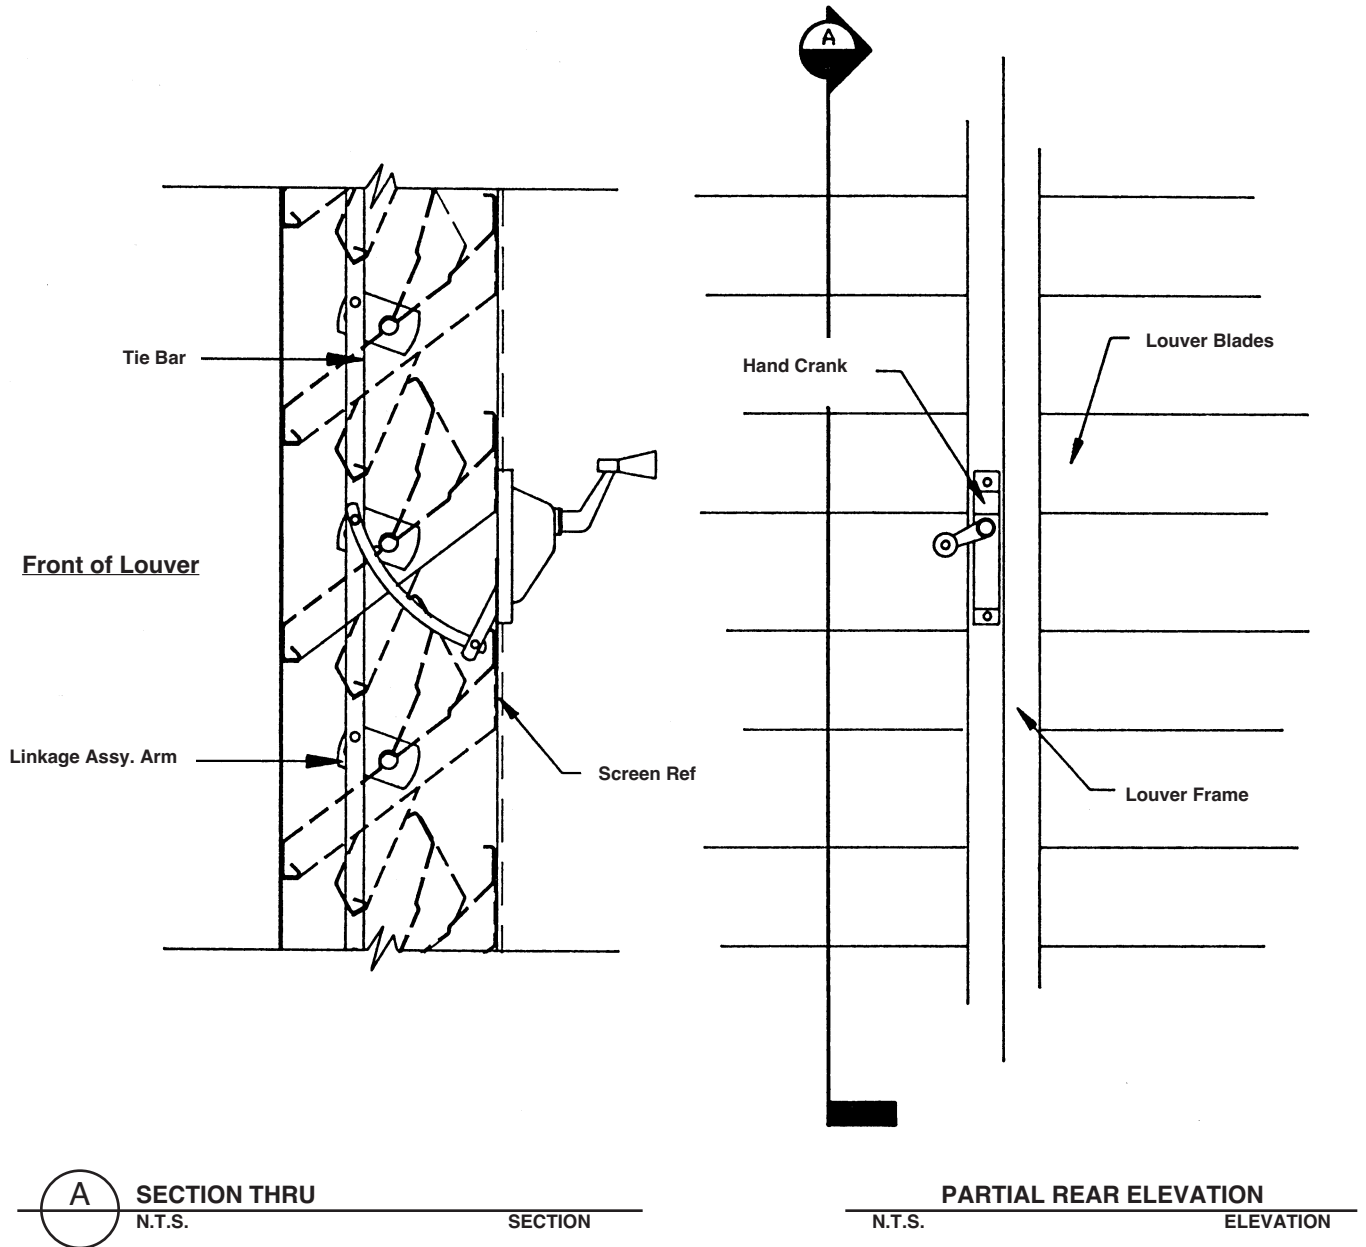

MOVABLE LOUVER DETAILS

SMALL HAND CRANK OPERATOR

A SECTION THRU
N.T.S. SECTION

PARTIAL REAR ELEVATION
N.T.S. ELEVATION

DWG. NO.
60-020689-00A

RELIABLE

**MOVABLE
LOUVER
DETAILS 3**

LOUVER CHAIN OPERATOR

A

SECTION THRU
N.T.S.

SECTION

PARTIAL REAR ELEVATION

N.T.S.

ELEVATION

DWG. NO.
60-020690-00A